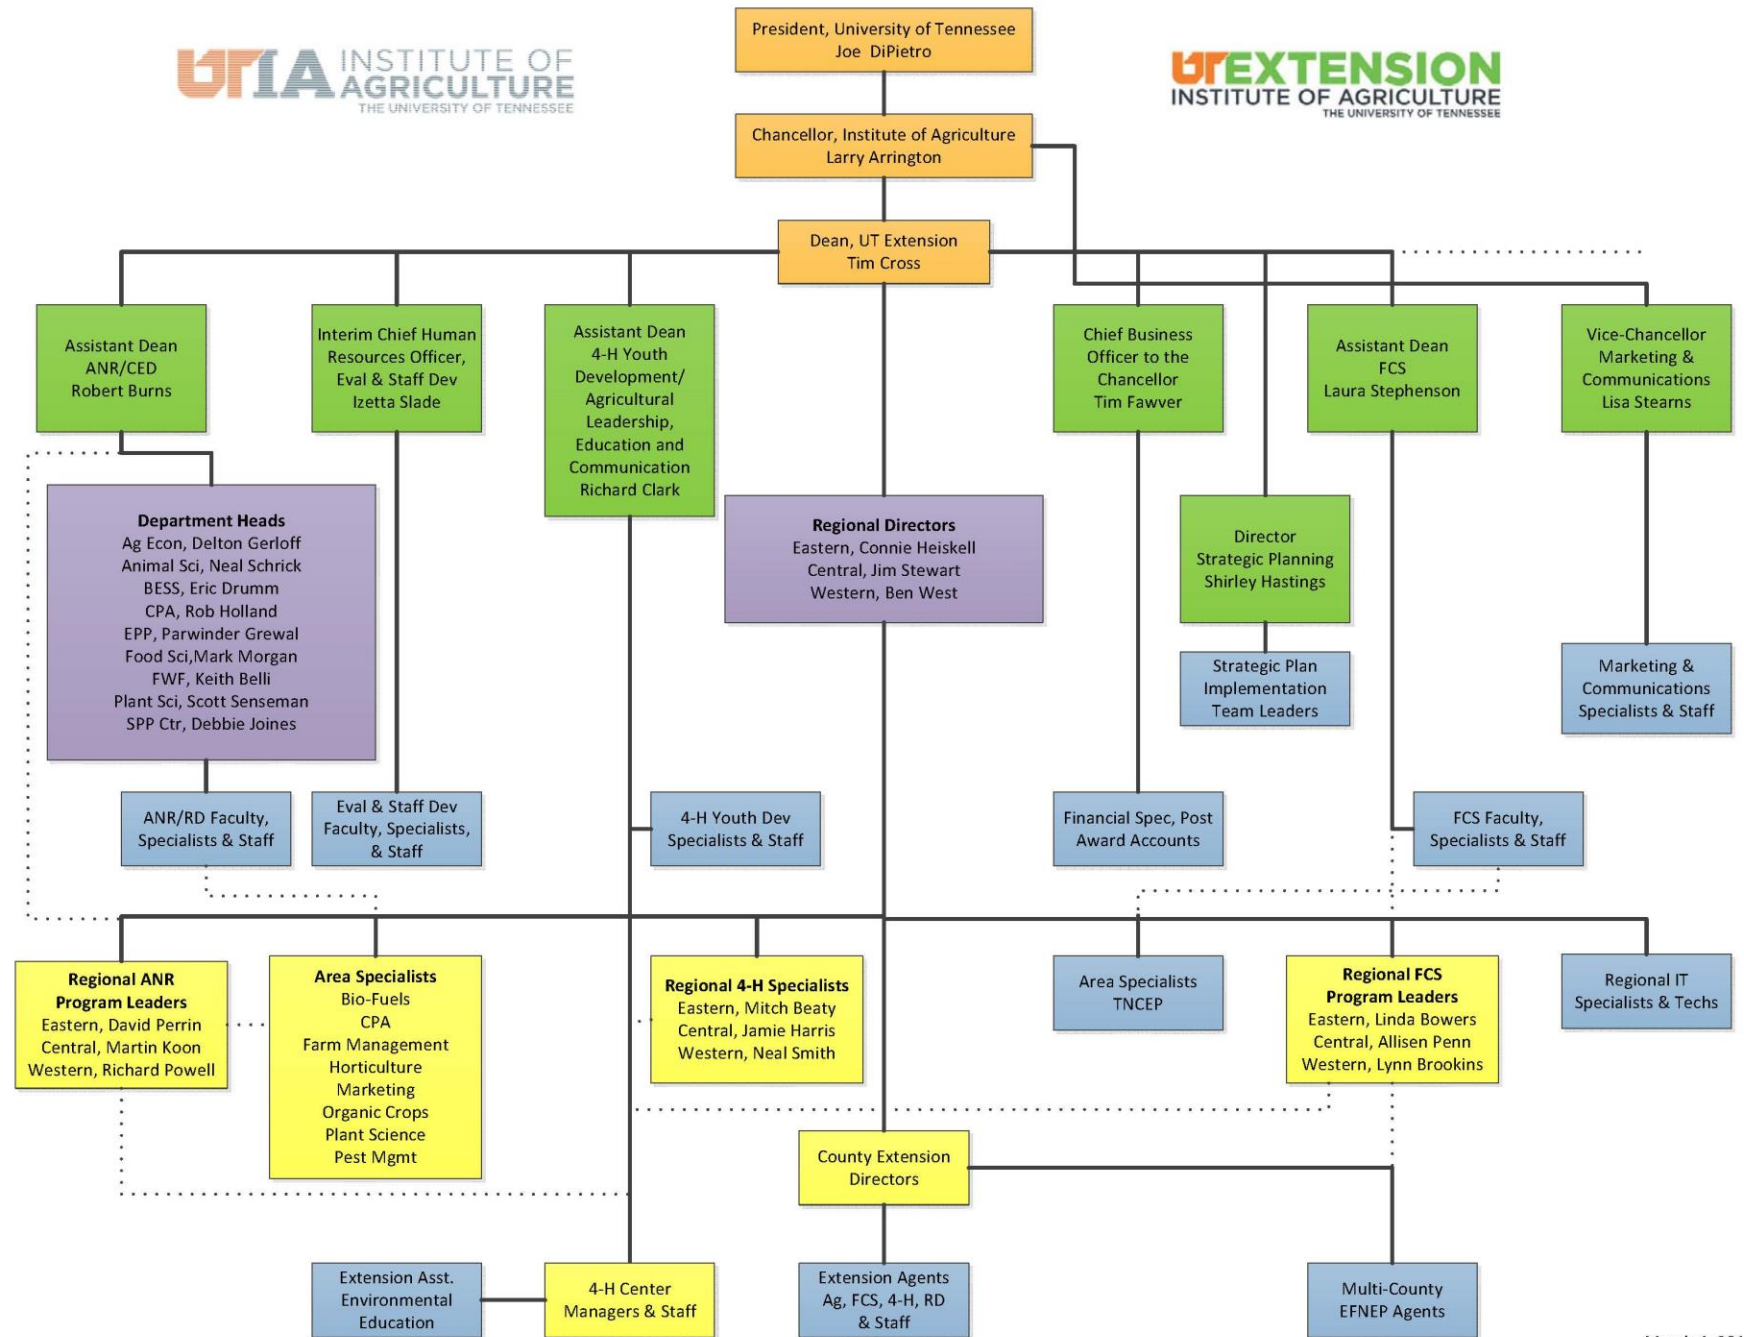

4-H

18 USC 707

Which of the following activities are a part of Extension?

1. Shooting sports
2. Animal abuse investigation
3. Bankruptcy education
4. Soil samples
5. All of the above
6. None of the above

What was the total impact of UT Extensions' statewide educational efforts in 2015?

1. >\$5,000,000
2. >\$50,000,000
3. >\$500,000,000
4. >\$5,000,000,000

To Extension

Returned to Tennessee

Extension's Mission

**Enable people to improve their lives
through education using
scientific knowledge
focused on local issues and needs.**

Heather Kyle-Harmon
Family and Consumer Sciences
Knox County

Johnnie Barnes
4-H Youth Development
Wilson County